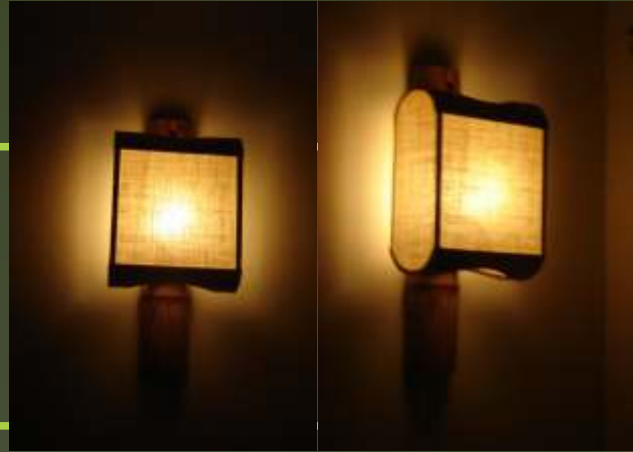

Lampara disk acrylic compact package
Codigo: CS4-1/15-4
Precio: S/. 20.00 US\$: 7.00

Lampara double light
Codigo: ES8-2/40-10
Precio: S/. 150.00 US\$: 54.00

Lampara zigzag wall
Codigo: ES1-1/40-3
Precio: S/. 40.00 US\$: 14.00

Lampara Mid-cut
Codigo: ES1-1/40-2
Precio: S/. 40.00 US\$: 14.00

Lampara Mid-cut bamboo
Codigo: ES1-1/25
Precio: S/. 50.00 US\$: 18.00

Lampara Closed globe
Codigo: ES16-1/35
Precio: S/. 50.00 US\$: 18.00